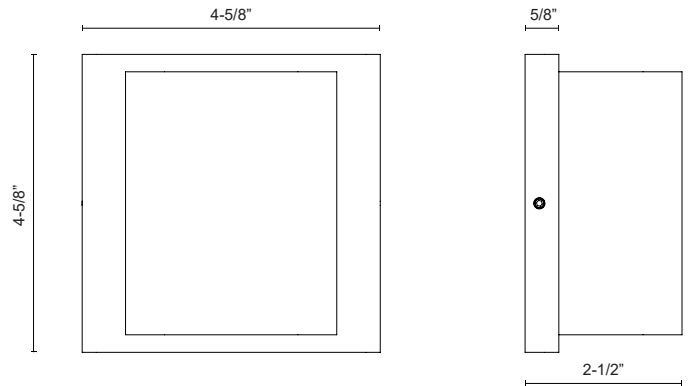

TOLAN AT48426-UNV-3CCT

WALL

PROJECT

SPECIFICATION DETAILS

Fixture Dimensions	W4-5/8" x H4-5/8" x E2-1/2"
Height from center	2-1/4"
Light Source	LED with DC Driver
Wattage	12W
Total Lumens	1020lm
Delivered Lumens	BK-745lm*; WH-780lm*;
Voltage	120-277V
Color Temperature	Selectable CCT 3000K/4000K/5000K
CRI (Ra)	90CRI
LED Rated Life	50,000 hours
Dimming	100% - 10%, TRIAC or ELV Dimmer (Not Included)
Glass Details	Clear Glass
ADA Compliant	Yes
Location	Wet
Illumination Direction	Up/Down
Mounting Style	Wall Mount, Down Only
Canopy Dimensions	W4-5/8" x H4-5/8" x E5/8"
Material	Aluminum + Glass
Paint Finish	BK02; WH02;

* For custom options, consult factory for details.

* For warranty information, please visit www.kuzcolighting.com/warranty

DESCRIPTION

Tolan is the epitome of modern elegance for both indoor and outdoor spaces. Illuminate your surroundings with its sleek design and ample light, perfect for any setting. With universal voltage compatibility and customizable three color temperatures ranging from 3000K, 4000K, and 5000K, Tolan ensures versatility and ambiance tailored to your preferences.

Finish
BK - Black
WH - White

KUZCO

CANADA: 19054 28TH AVENUE - SURREY, BC V3Z 6M3

USA: 3035 E. LONE MOUNTAIN ROAD - LAS VEGAS, NV 89081

WWW.KUZCOLIGHTING.COM

© 2024 KUZCO LIGHTING. ALL RIGHTS RESERVED.

COMMENT